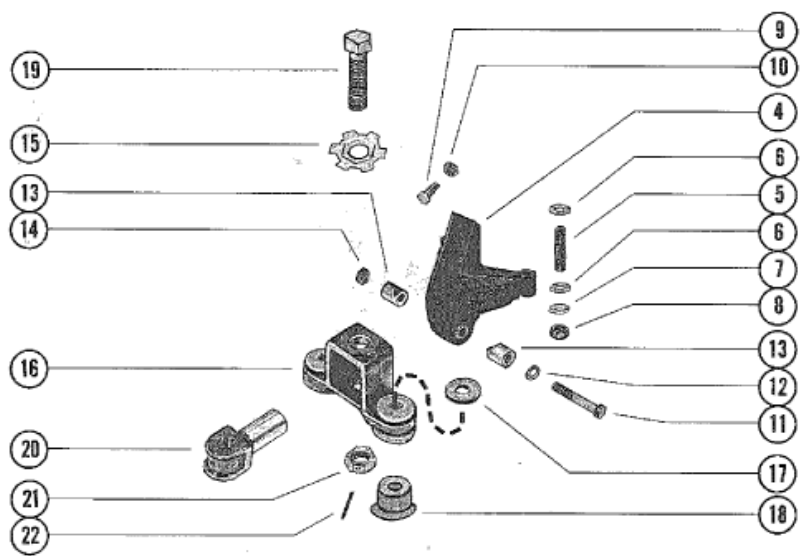

INBOARD

Parts List						
Ref	Class	Part	Description	Qty	Comment	Footnote
1		62255	BRACKET, MOUNTING (REAR)	2		
2	10	37269	SCREW, MOUNTING BRACKET T	4		
3	13	32993	LOCKWASHER, MOUNTING BRA	4		
4		61815	BRACKET, MOUNTING (FRONT)	2		
5	16	65737	STUD, FRONT MOUNTING BRAC	3		
5	16	65743	STUD, FRONT MOUNTING BRAC	1	SEE NOTE	
6	12	34567	WASHER, MOUNTING BRACKET	1	SEE NOTE	
6	12	54426	WASHER, MOUNTING BRACKET	4		
7	13	32993	LOCKWASHER, MOUNTING BRA	4		
8	11	34933	NUT, MOUNTING BRACKET STU	4		
9	10	30155	SCREW, ENGINE LOCATING (1	2		
10	11	22024	NUT, ENGINE LCATING SCREW	2		
11	10	47654	SCREW, CLAMP-ADJUSTING TRI	4		
12	13	32993	LOCKWASHER, CLAMP ADJUSTI	4		
13	54	47528	CLAMP, ADJUSTING TRUNNION	8		
14	11	29553	NUT, CLAMP ADJUSTING TRUNN	4		
15	14	48467	TAB WASHER, ADJUSTING TRUI	4		
16		52139A	2 BRACKET ASSEMBLY, MOUNTIN	4		
17	12	48611	WASHER, MOUNTING BRACKET	8		
18		47656	MOUNT, MOUNTING BRACKET	8		
19	10	52156	SCREW, ADJUSTING TRUNNION	4		
20		47518	TRUSSION, ADJUSTING-MOUNT	4		
21	11	47525	NUT, JAM-ADJUSTING TRUNNIO	4		
22	17	22116	PIN, ROL-JAM NUT	4		